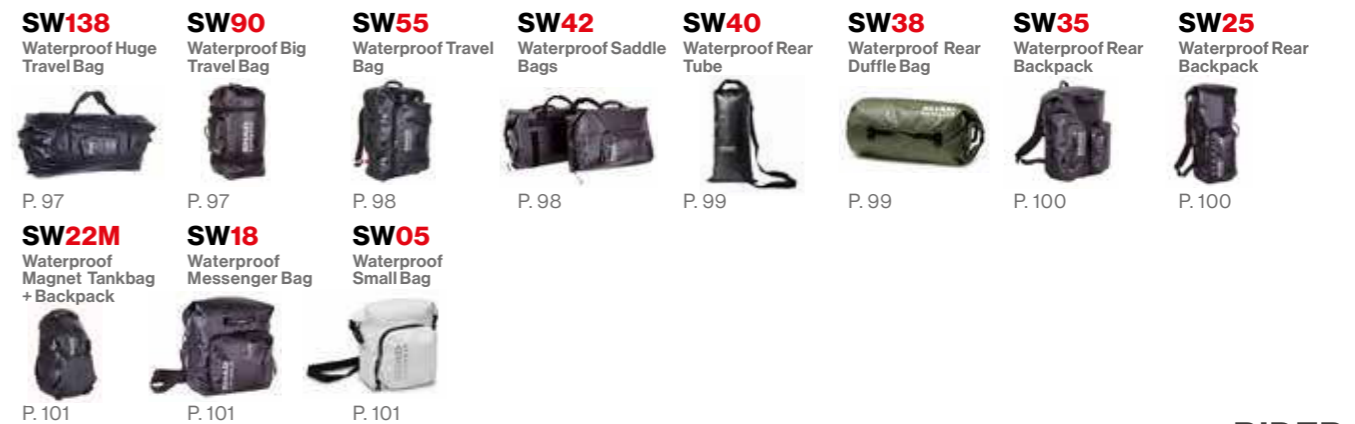

SOFT BAGS

PIN SYSTEM

SOFT BAGS

ADVENTURE BAGS

RIDER

ATV CASES

SPARE PARTS

P. 116