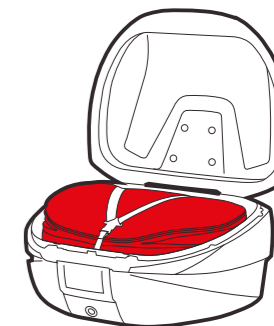

EXPANDABLE CASE

Maximum Versatility

SH58X SH59X
Adventure

Daily
From your early mornings
until your late nights

Weekend
For your non-stop getaways

Holidays
Conquer your next adventure

6" EASY TO EXPAND

3 POSITIONS

VERSATILE

FEATURES

Backrest

Inner Bag

STRUCTURAL FRAME

PATENTED

MOTODYNAMICS

From an aerodynamic case
to a big coffer in seconds

INSPIRED IN BARCELONA®