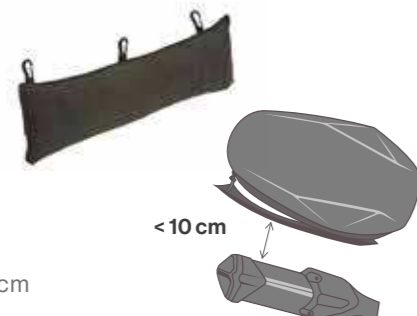

Thermo pad

Ref. X1SB97

FOR:

E48

SL58

SB44

Warning! Use if < 10cm

Rain Cover

Ref. X1SL01

FOR:

E04

SL12M

E04P