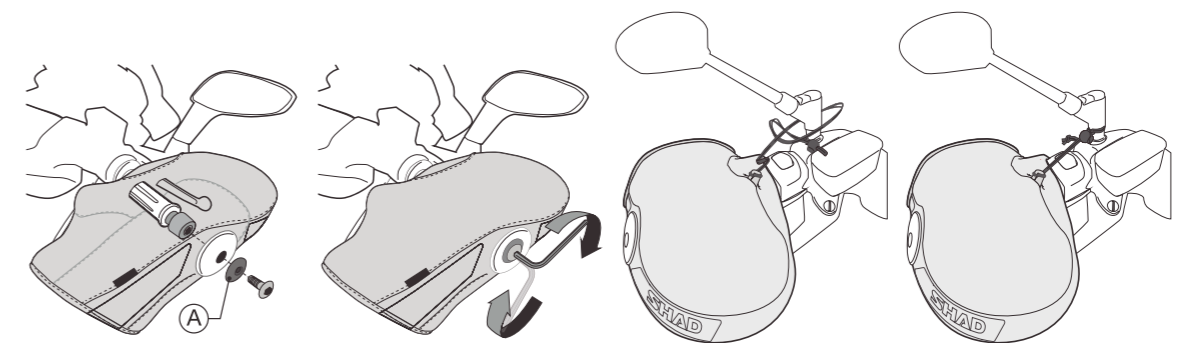

Size	cm	Ref.
S	34	X0SR20S
M	36.5	X0SR20M
L	39	X0SR20L
XL	41.5	X0SR20XL
XXL	44	X0SR20XXL
3XL	46.5	X0SR203XL