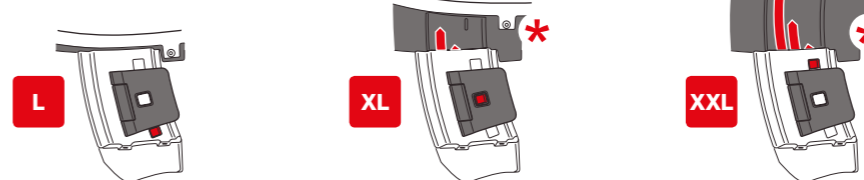

Maximum Versatility

SH58X SH59X
Adventure

Daily
From your early mornings
until your late nights

Weekend
For your non-stop getaways

Holidays
Conquer your next adventure

6" EASY TO EXPAND

3 POSITIONS

VERSATILE