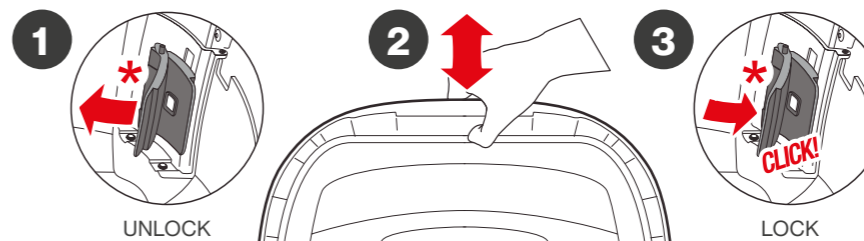

Maximum Versatility

SH58X SH59X
Adventure

Daily
From your early mornings
until your late nights

Weekend
For your non-stop getaways

Holidays
Conquer your next adventure

6" EASY TO EXPAND

3 POSITIONS

VERSATILE